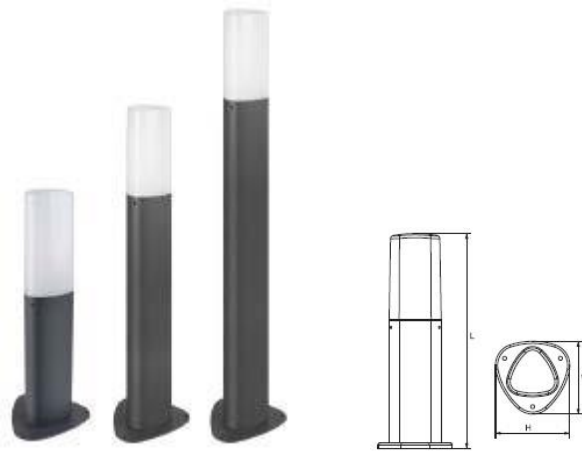

## Variants and dimensions

- GRF966 (wall mounting)

Model	Watt	Colour body	Size (mm)			Catalogue number	Packing (pcs)
			Length	Width	Height		
GRF966-W	max 18W	dark grey	250	72	107	966W250	16

- GRF966 (ground mounting)

Model	Watt	Colour body	Size (mm)			Catalogue number	Packing (pcs)
			Length	Width	Height		
GRF966-30	max 18W	dark grey	300	72	72	966P300	9
GRF966-50	max 18W	dark grey	500	72	72	966P500	9
GRF966-80	max 18W	dark grey	800	72	72	966P800	9