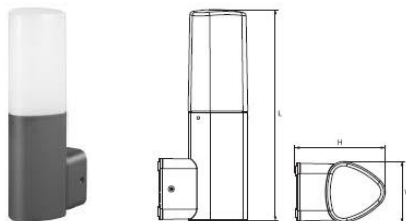

## Variants and dimensions

- GRF966 (wall mounting)

Model	Watt	Colour body	Size (mm)			Catalogue number	Packing (pcs)
			Length	Width	Height		
GRF966-W	max 18W	dark grey	250	72	107	966W250	16

- GRF966 (ground mounting)